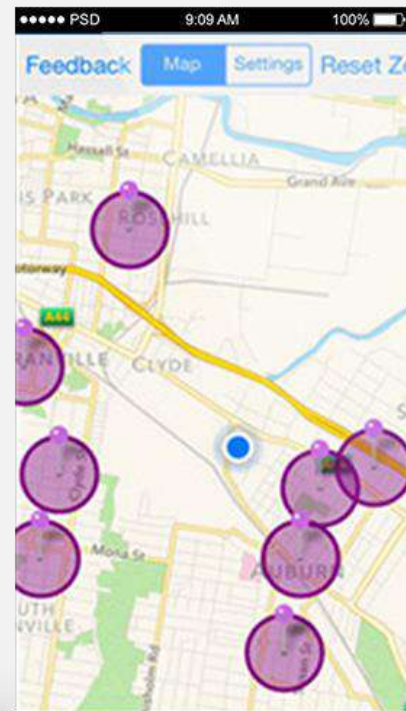

DEEPSLICE

Deepslice Pizza is a new & innovative retail pizza store operation based on new technology which makes our brand “special”.

LITTLE BEAN CAFE

Little bean café's mobile application allow you to order online using your prepaid E-Wallet or cash payment over the counter. Check out our complete menu to place online orders, get exclusive offers and discount coupons. Sign in to little bean café app and avail these offers. Invite your friends for a hangout through the app or simply scroll through the finest coffees on offer.

SAFE SCHOOL

Safe School zone app send you alert if you are in school zone during school days and school zone time. As soon as you enter school zone radius, it alert you to slow down your speed to 40/km per hour.