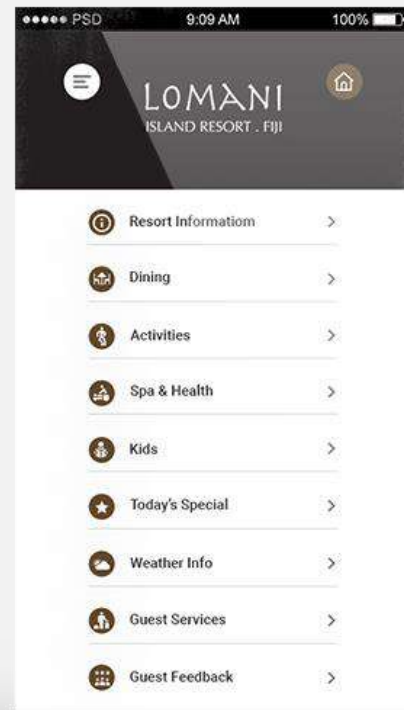

RAFFE HOTEL AND RESORTS

Raffe Hotels & Resorts, a family owned and operated business, are committed to maintaining our exceptional standards of service and value while striving for continuous improvement. We are dedicated to developing sustainable and positive relationships with our employees, business partners and community