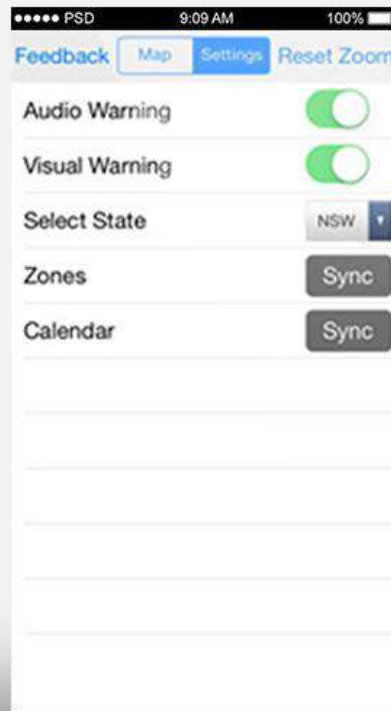

SAFE SCHOOL

Safe School zone app send you alert if you are in school zone during school days and school zone time. As soon as you enter school zone radius, it alert you to slow down your speed to 40/km per hour.