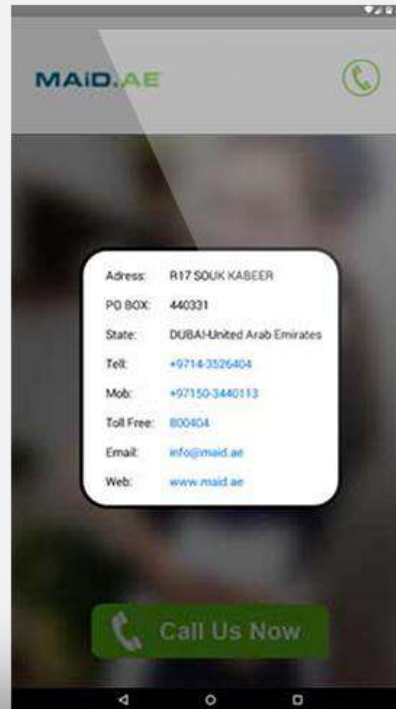

MAID.AE

Maid dubai provides the highest quality of services like maid services, handyman services, plumbing services, electrician services, painting and A/C maintenance services available in the industry.

We are a reliable, professional and dependable business offering maid and domestic cleaning services in Dubai. Users can hire us online by filling hire online form on app itself.