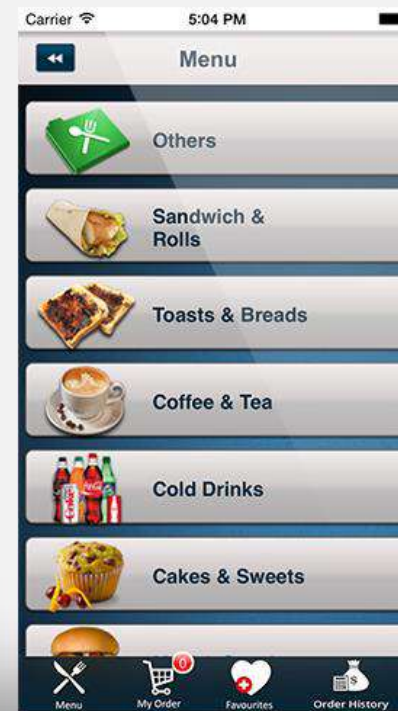

DEEPSLICE

Deepslice Pizza is a new & innovative retail pizza store operation based on new technology which makes our brand “special”.

LITTLE BEAN CAFE

Little bean café's mobile application allow you to order online using your prepaid E-Wallet or cash payment over the counter. Check out our complete menu to place online orders, get exclusive offers and discount coupons. Sign in to little bean café app and avail these offers. Invite your friends for a hangout through the app or simply scroll through the finest coffees on offer.