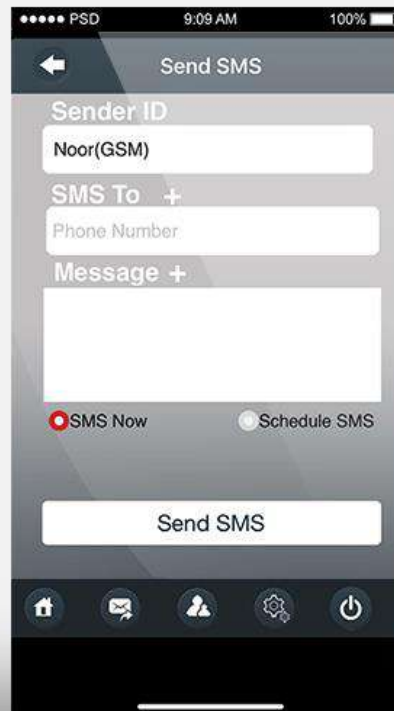

QSMS

QSMS platform enables you to access your online account from any internet connected Web browser. Create, manage & send your two-way SMS communications to predetermined distribution groups or individuals.