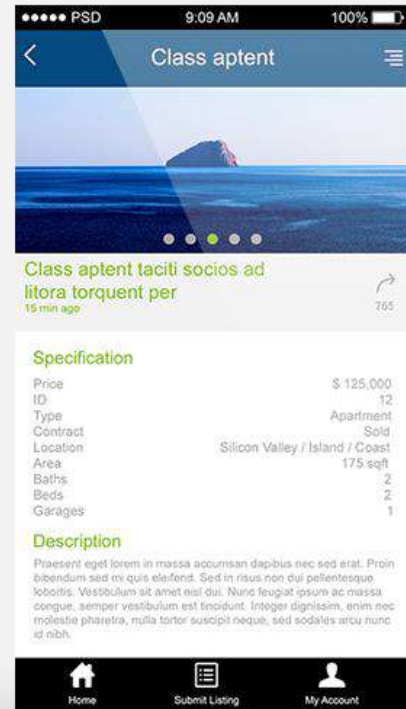

SBX

SBX is the solution to all Business Property Buying, Selling and Renting. We are Providing Pakistan's Largest Platform to List Business and Properties for Free.