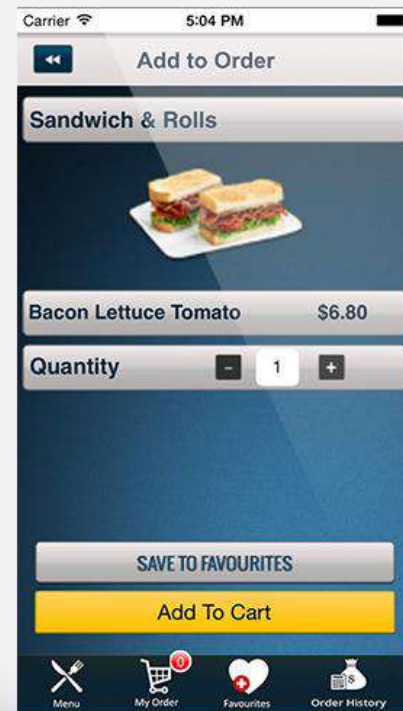

DEEPSLICE

Deepslice Pizza is a new & innovative retail pizza store operation based on new technology which makes our brand “special”.

LITTLE BEAN CAFE

Little bean café's mobile application allow you to order online using your prepaid E-Wallet or cash payment over the counter. Check out our complete menu to place online orders, get exclusive offers and discount coupons. Sign in to little bean café app and avail these offers. Invite your friends for a hangout through the app or simply scroll through the finest coffees on offer.